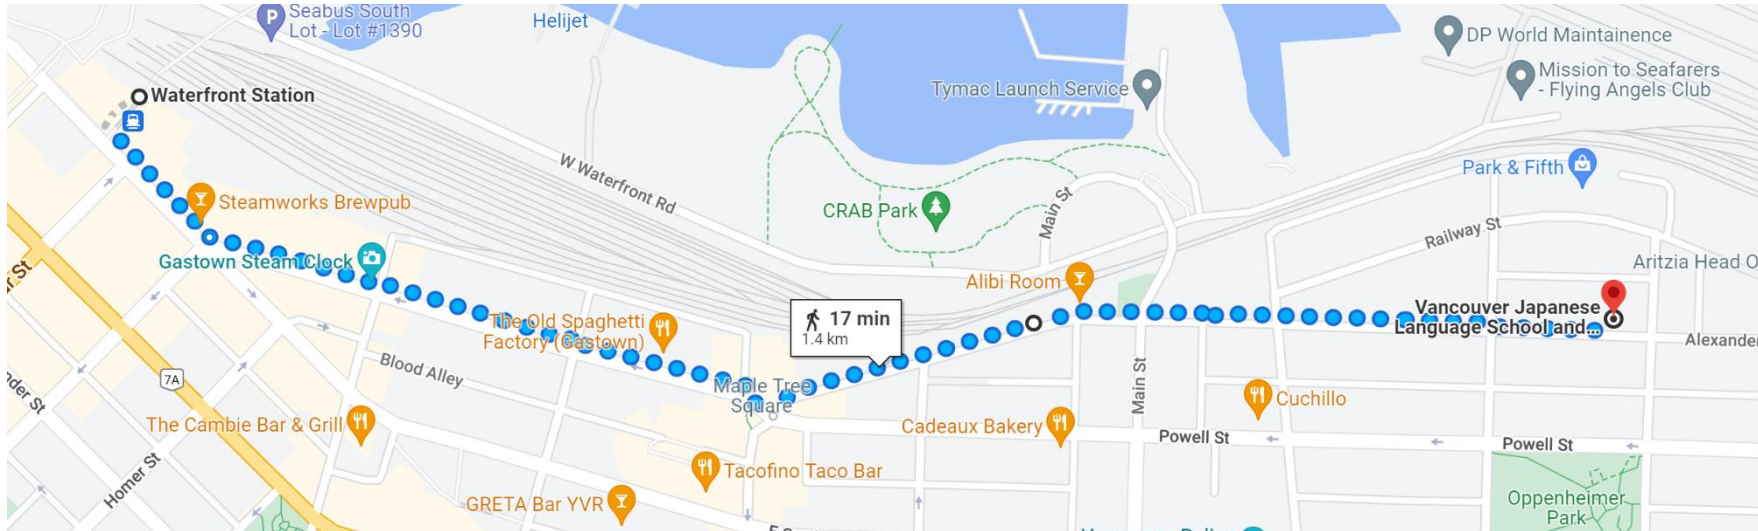

【walking from Waterfront Station】

- 1, Head southeast on W cordova St toward Seymour St(140m)
- 2, Slight left onto Water St(550m)
- 3, Turn left onto Alexander St(750m)